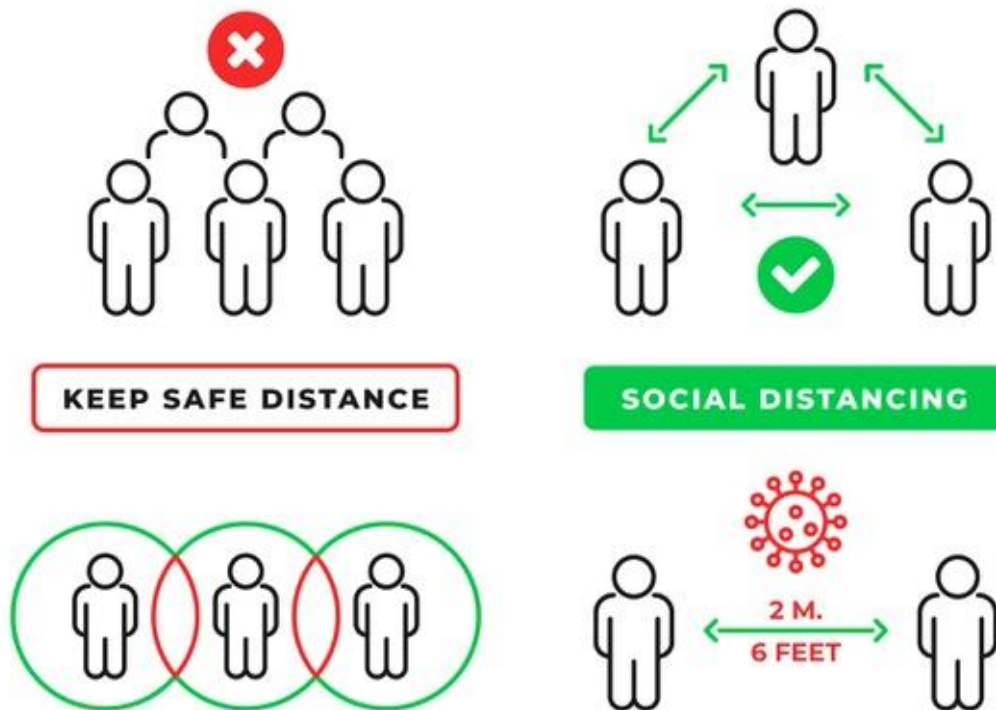

## Changes to seating arrangements in St Anthony's

Parishioners are asked to take notice of the new seating arrangements which will hopefully accommodate as many parishioners as possible and keep to the Covid Safety rules.

The black and yellow tape has been removed and in its place a system of

Green ticks ✓ and Red crosses ✗ have been marked on all of the seating.

A single green tick ✓ DENOTES SEAT FOR ONE PERSON

Two green ticks ✓✓ ADJACENT SEATING FOR COUPLES & FAMILY

Multiple green ticks ✓✓✓✓✓ ADJACENT SEATING RESERVES FOR FAMILY GROUPS

The seats with Red crosses ✗ should not be used.